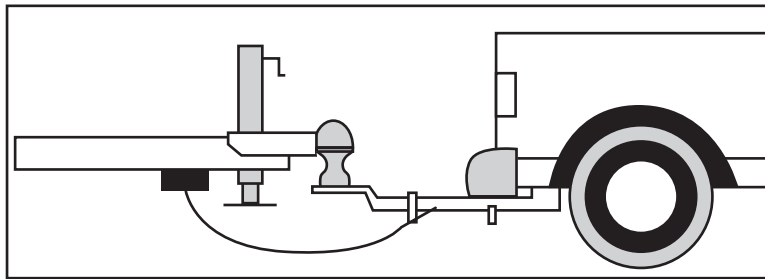

5422010
Replaces:
 - Redneck™ 2010,
 - Tekonsha™ Model 2010

6-24V Breakaway Switch

- 48" Plastic coated high-strength cable
- Zinc plated mounting bracket: bolt-on or weld-on
- 6-24 Volt
- Switch activates electric brakes if emergency cable pulls out
- Easy to use spring clip
- Not a substitute for safety chains
- Retail clamshell

Available for Delivery May '10!

PART NO.	DESCRIPTION	PROD. CATEGORY	WT.
NEW 5422010	6-24V Breakaway Switch Kit	542	0.413 lbs.