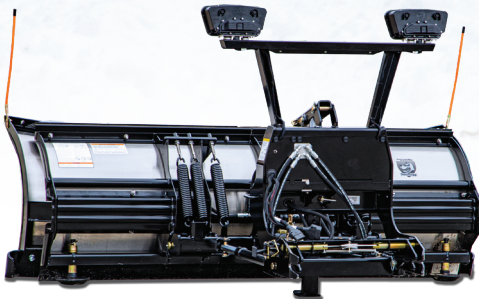

SnowDogg
by Buyers
NOTHING WORKS LIKE A DOGG™